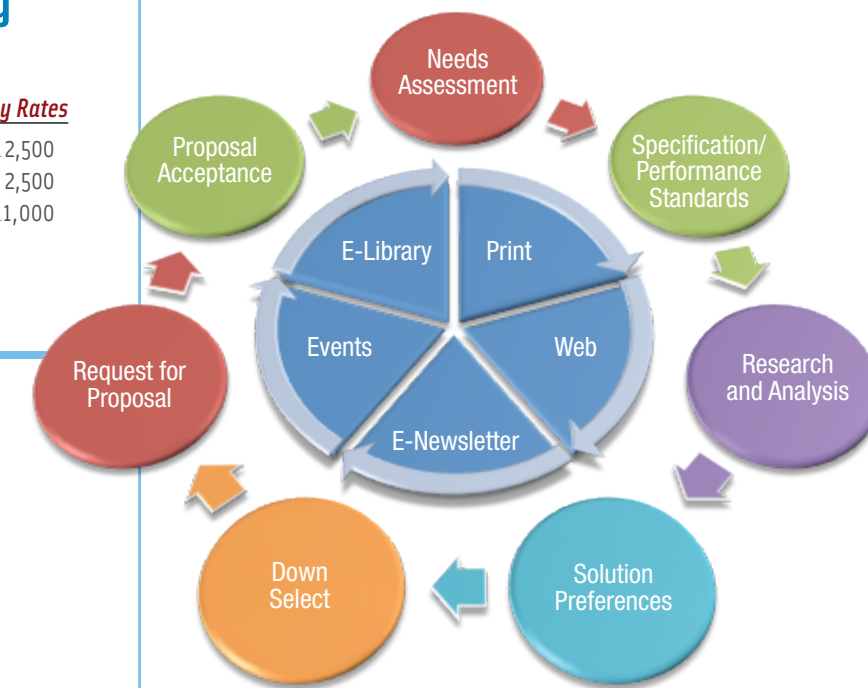

*Preliminary & partial list

2012 Print Schedule

	Jan/Feb	March/April	May/June	July/Aug	Sept/Oct	Nov/Dec
Ad Close	1/10	3/8	5/1	7/2	8/27	11/16
Materials Due	1/13	3/14	5/8	7/6	8/31	11/13
Typical Mail Date	1/27	3/30	5/23	7/2	9/14	11/3

2012 Advertising Rates

Print Advertising

FOUR-COLOR (gross) display rates in US$, full run (domestic and international circulation)

AD SIZE	1X	3X	6X
SPREAD	15,700	14,500	13,750
FULL PAGE	9,500	8,975	8,485
2/3 PAGE	7,800	7,375	6,900
1/2 PAGE	5,800	5,575	5,250
1/3 PAGE	4,200	4,000	3,850
1/4 PAGE	3,300	3,150	2,900

BLACK & WHITE 20% discount from color display rates

MATCHED (PMS) COLOR add $600

METALLIC COLOR add $650

Ad mechanical specifications available online at WWW.INSIDEGNSS.COM/ADVERTISE

E-Newsletter Advertising

Inside GNSS Signals E-Newsletter

Ad Sizes Monthly Rates

LEADERBOARD (TOP) 728 x 90	2,500
SKYSCRAPER (VERTICAL) 160 x 600	2,500
TEXT	1,000

Website Banner Ads

(run of site, non-rotating) in US$

Column-Size in Pixels Monthly Rates

LEADERBOARD (TOP) 728 x 90	2,000
LEFT - 300 x 250	1,700
CENTER - 468 x 60	900
RIGHT - 160 x 160	500
RIGHT - 160 x 250	1100

FILE TYPES ACCEPTED: GIF, JPG, Flash (SWF)
(plus master FLA file when using Flash)

MAXIMUM FILE SIZE: 80 kb

Inside GNSS follows the Internet Advertising Bureau Guidelines

Product Acquisition Cycle

For advertising queries, contact

richard@insidegnss.com or sales@insidegnss.com

Richard Fischer
Director of Sales & Business Development
T 415-887-9426
C 609-240-1590
F 415-887-9568
E richard@insidegnss.com